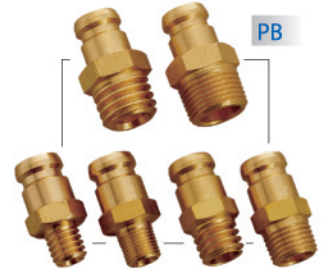

可360°旋轉

PX

PS

PL

PB

型號 ITEM NO.	E 1(長度) LENGTH (mm)	E 2(長度) LENGTH (mm)	D(管接尺寸) TUBE & THREAD	SW	材質 MATERIAL
MH	200	170	1/8"PT - W3/8 粗牙 1/4"PT - W1/2 粗牙	14H	銅 BRASS
ME	160	130			
MK	130	100			
MY	110	80			
MD	90	60			
MF	70	40			
MR	44.5	22			
PB	28		1/8"PT - W3/8 粗牙	14H	
	30.5		1/4"PT - W1/2 粗牙	17H	
	32		3/8"PT - W5/8 粗牙	21H	
PL	38		1/2"PT	14□	
	35		1/8"PT - W3/8 粗牙	15□	
	37		1/4"PT - W1/2 粗牙	18□	
	38		3/8"PT	22□	
PX	38		1/2"PT		
PS2	36		3/8"、1/2"、5/8" 塑膠軟管(HOSE)		
PM	36		φ 8 x φ 12 PU 管 (PU tube )		
PLR	46.5		3/8"x 1/2" PU 管 (PU tube )		
			1/4"PT - 3/8"PT	22□	

★ PLR 為 90° L 型旋轉插心、其結構可 360° 旋轉。  
 ★ PLR is a 90° L rotated type plug, the structure is allowed to 360° rotation。

N: φ 13.0