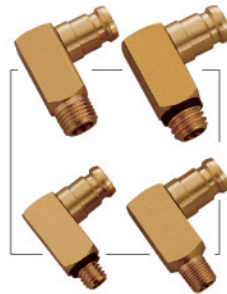

MY

MK

ME

MH

MD

MF

MR

PLR

可360°旋轉

PX

PS

PL

PB

型號 ITEM NO.	E 1(長度) LENGTH (mm)	E 2(長度) LENGTH (mm)	D(管接尺寸) TUBE & THREAD	SW	材質 MATERIAL
MH	200	170	1/8"PT - W3/8 粗牙 1/4"PT - W1/2 粗牙	14H	銅 BRASS
ME	160	130			
MK	130	100			
MY	110	80			
MD	90	60			
MF	70	40			
MR	44.5	22			
PB	28		1/8"PT - W3/8 粗牙	14H	
	30.5		1/4"PT - W1/2 粗牙	17H	
	32		3/8"PT - W5/8 粗牙	21H	
PL	38		1/2"PT	14□	
	35		1/8"PT - W3/8 粗牙	15□	
	37		1/4"PT - W1/2 粗牙	18□	
	38		3/8"PT	22□	
PX	38		1/2"PT		
PS2	36		3/8"、1/2"、5/8" 塑膠軟管(HOSE)		
PM	36		φ 8 x φ 12 PU 管 (PU tube )		
PLR	46.5		3/8"x 1/2" PU 管 (PU tube )		
			1/4"PT - 3/8"PT	22□	

★ PLR 為 90° L 型旋轉插心、其結構可 360° 旋轉。  
 ★ PLR is a 90° L rotated type plug, the structure is allowed to 360° rotation。

N: φ 13.0