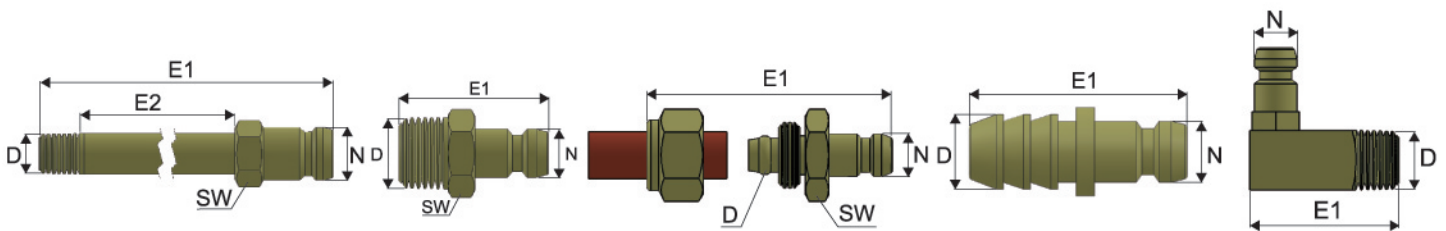

可360°旋轉

PX

PS

PL

PB

型號 ITEM NO.	E 1(長度) LENGTH (mm)	E 2(長度) LENGTH (mm)	D(管接尺寸) TUBE & THREAD	SW	材質 MATERIAL
MH	200	170	1/8"PT - W3/8 粗牙 1/4"PT - W1/2 粗牙	14H	銅 BRASS
ME	160	130			
MK	130	100			
MY	110	80			
MD	90	60			
MF	70	40			
MR	44.5	22			
PB	28		1/8"PT - W3/8 粗牙	14H	
	30.5		1/4"PT - W1/2 粗牙	17H	
	32		3/8"PT - W5/8 粗牙	21H	
PL	38		1/2"PT	14□	
	35		1/8"PT - W3/8 粗牙	15□	
	37		1/4"PT - W1/2 粗牙	18□	
	38		3/8"PT	22□	
PX	38		1/2"PT		
PS2	36		3/8"、1/2"、5/8" 塑膠軟管(HOSE)		
PM	36		φ 8 x φ 12 PU 管 (PU tube )		
PLR	46.5		3/8"x 1/2" PU 管 (PU tube )		
			1/4"PT - 3/8"PT	22□	

★ PLR 為 90° L 型旋轉插心、其結構可 360° 旋轉。  
 ★ PLR is a 90° L rotated type plug, the structure is allowed to 360° rotation。

N: φ 13.0